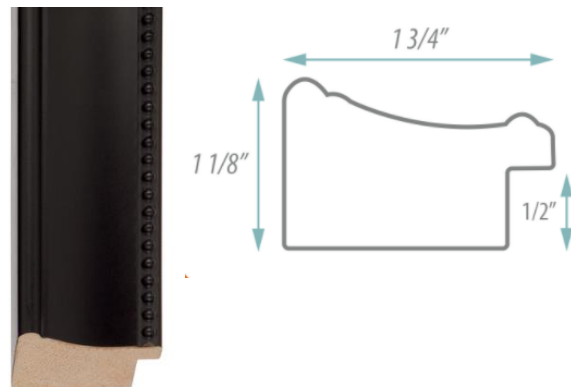

SPECIFICATION SHEET

FRAMED MIRROR

MODEL#: FM 79670-18X40

FRAMED MIRRORS COLLECTION

FEATURES:

- ONE 18X40" HIGH RESOLUTION SILVER PLATE GLASS MIRROR SIZE W/ DECORATIVE FRAME.
- "WALL HUGGER" HANGER FOR MOUNTING INCLUDED.
- STANDARD MOUNTING STYLE IS VERTICAL. FOR HORIZONTAL, PLEASE SPECIFY WHEN ORDERING.
- PACKED IN FOUR WALL (FOLDED DOUBLE WALL) CORRUGATION.
- STYLE: MODERN
- COLOR: BLACK
- FINISH: MATTE

MIRROR FINISHES:

- FLAT POLISHED EDGE
- BEVELED EDGE

OVERALL SIZE DIMENSION: 21 1/2" WIDE X 43 1/2" HIGH X 1 1/8" DEEP